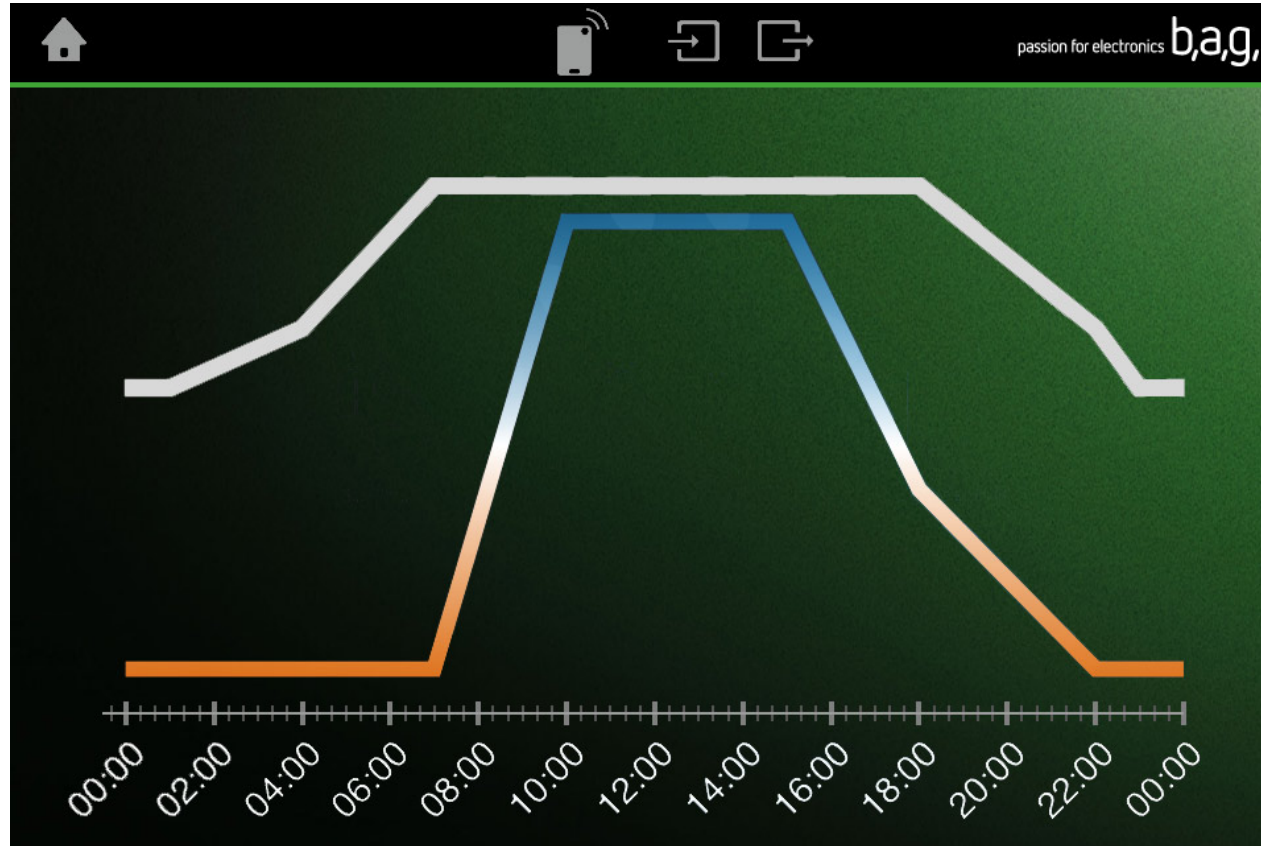

Portföy

Smartphone-App ile Beyaz-Beyaz sistem kurulumu

The screenshot shows the 'Schaltzeit 1' (Switching Time 1) configuration screen in the b,ag app. The interface is dark green with white text and icons. At the top, there is a navigation bar with a home icon, a smartphone icon, and two square icons. The 'b,ag' logo and 'passion for electronics' tagline are in the top right. The main content area is titled 'Schaltzeit 1' and features a 'Wochentag' (Day of the Week) section with seven circular indicators for Montag through Sonntag. Below this, a 'Modus' (Mode) section shows three modes: 'inaktiv', 'Uhr' (Clock), and 'Sonne' (Sun). The 'Uhr' mode is selected, and its settings are displayed as 'Ein 07 : 30' and 'Aus 18 : 00'. The 'Sonne' mode settings are '08 : 31' and '19 : 32'. The 'inaktiv' mode has no time settings.

Wochentag	Montag	Dienstag	Mittwoch	Donnerstag	Freitag	Samstag	Sonntag
Modus	inaktiv	Uhr	Uhr	Uhr	Uhr	Uhr	Uhr
Ein		07 : 30	07 : 30	07 : 30	07 : 30	07 : 30	07 : 30
Aus		18 : 00	18 : 00	18 : 00	18 : 00	18 : 00	18 : 00
Sonne		08 : 31	08 : 31	08 : 31	08 : 31	08 : 31	08 : 31
						19 : 32	19 : 32

Seçenekler:

Çalışma takvimi:

- Haftanın günlerinin aktive edilmesi
- Çalışma saatlerinin seçilmesi
- Güneş eğrisinin aktive edilmesi
- Günde 3 farklı açma/kapama zamanının girilmesi

Portföy

Smartphone-App ile Beyaz-Beyaz sistem kurulumu